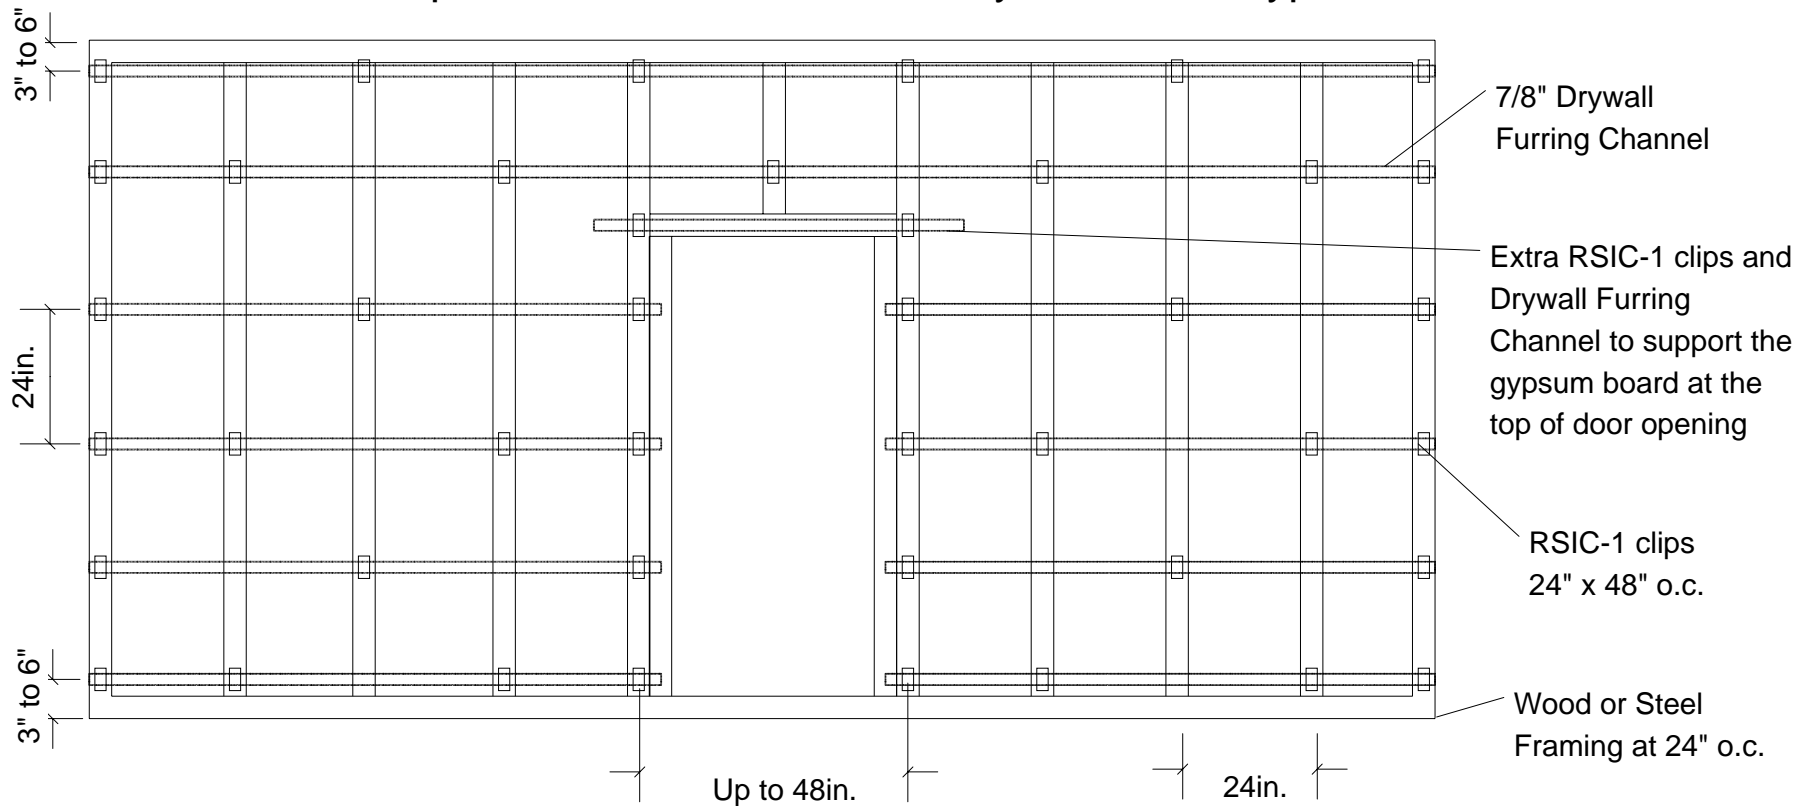

# PAC International, Inc. RSIC-1 Door Detail

## RSIC-1 Door Opening Detail

RSIC-1 clips at 24" x 48" o.c. 1 or 2 Layers of 5/8" Gypsum Board

PAC International, Inc. (866) 774-2100  
[www.pac-intl.com](http://www.pac-intl.com) - [info@pac-intl.com](mailto:info@pac-intl.com)